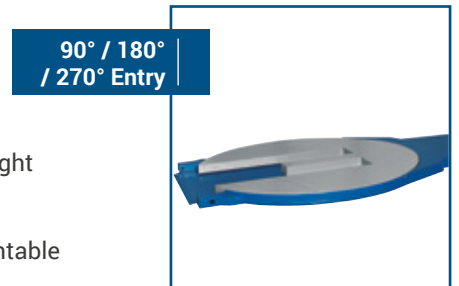

Main Options

Top-press	3000 mm max wrapping height
Power pre-stretch	Remote control
Adjustable power pre-stretch	Photocell for dark loads
Power pre-stretch with auto cut-off system	Clip to tie the film to the turntable
Roping system	Safety fences

90° / 180° / 270° Entry